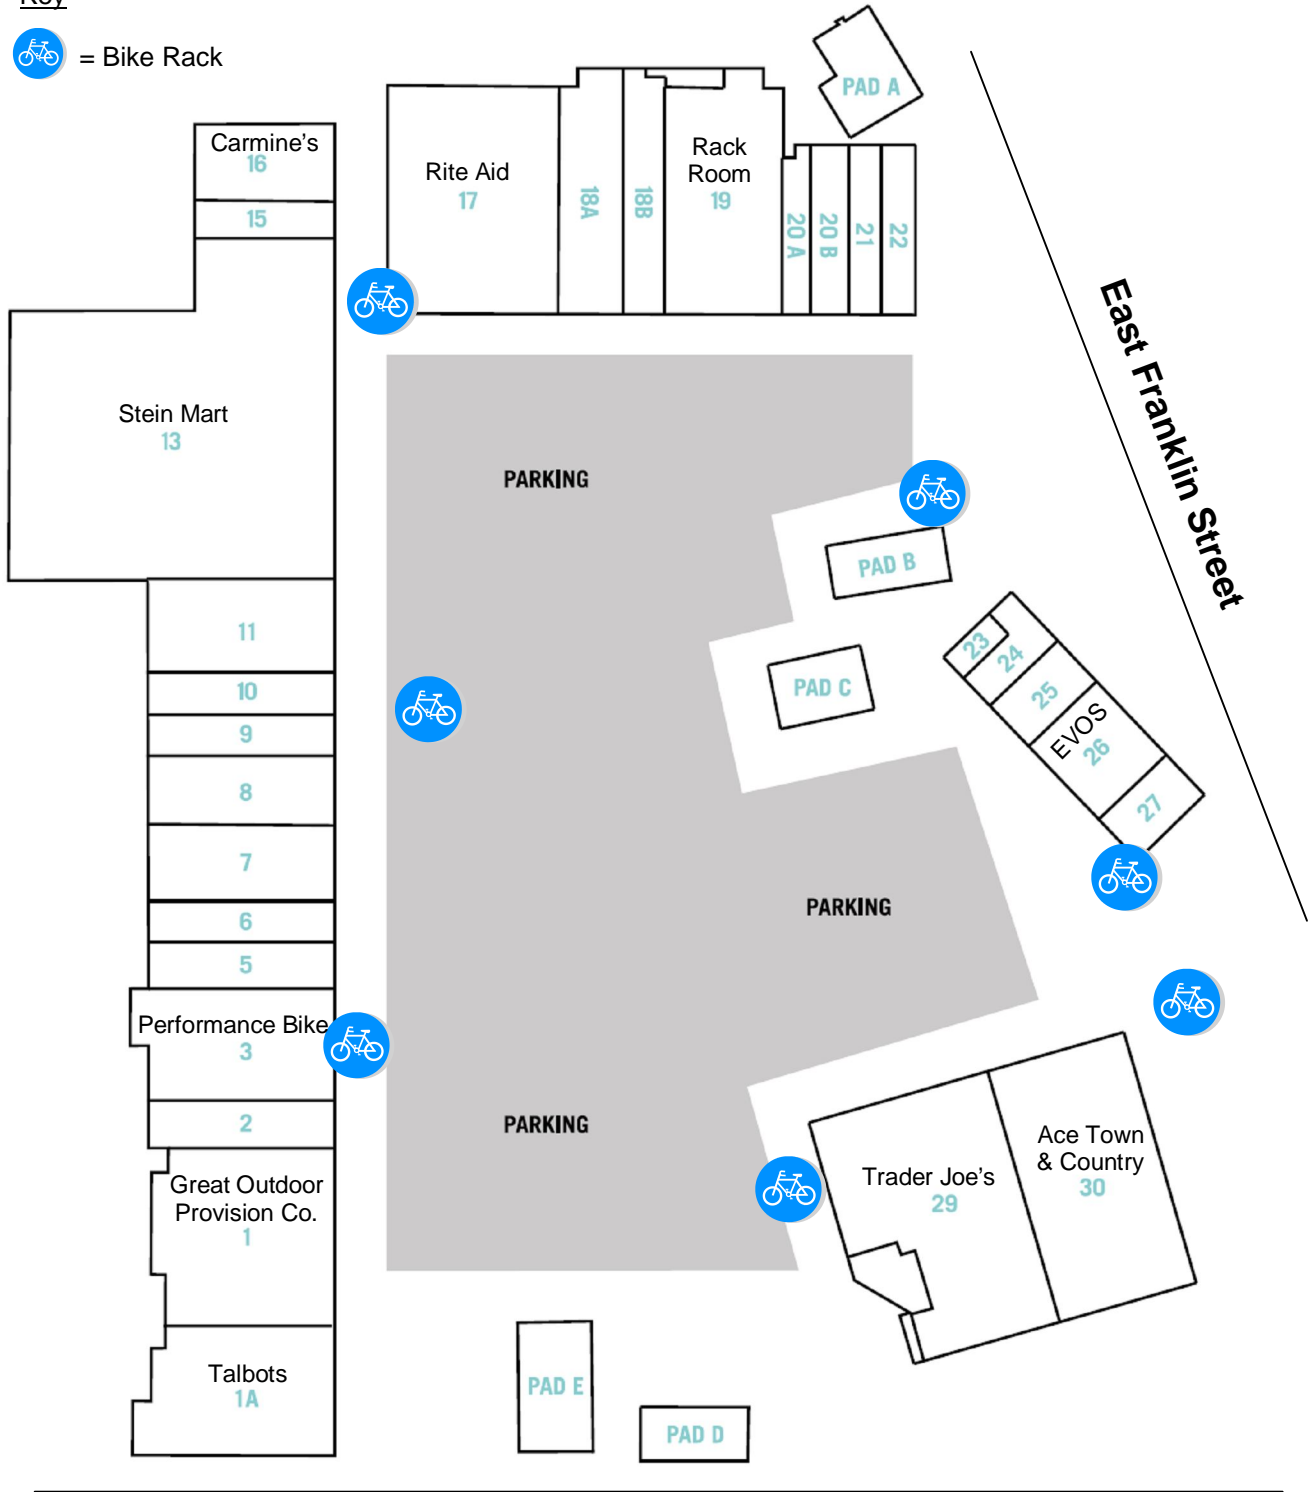

THE SHOPS AT EASTGATE

Key

 = Bike Rack

U.S. 15-501 Bypass